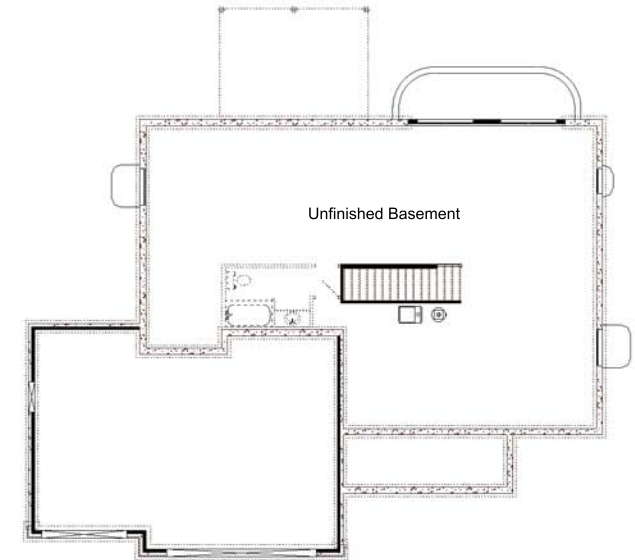

Main Floor

- Open floor plan
- Sunroom with stone fireplace
- Great Rm with fireplace and TV built-in
- Dining Room with built-in hutch
- Den

Second Floor

- Master Suite with custom tile shower
- 3 additional Bedrooms
- Shared Bath with 2 sinks

Daylight Lower Level

- Expandable for even more space
- Nice windows
- Bathroom rough-in

Four Bedroom home has a great floor plan complete with Sunroom with heated tiles and stone fireplace, Den, Dining Room with built-in cabinetry, Great Room with stone fireplace and TV built in, Kitchen open to Breakfast Area and Great Room with lots of cabinets and pantry, and Mud Room with built-in “cubbies”.

First Floor

Second Floor

Lower Level