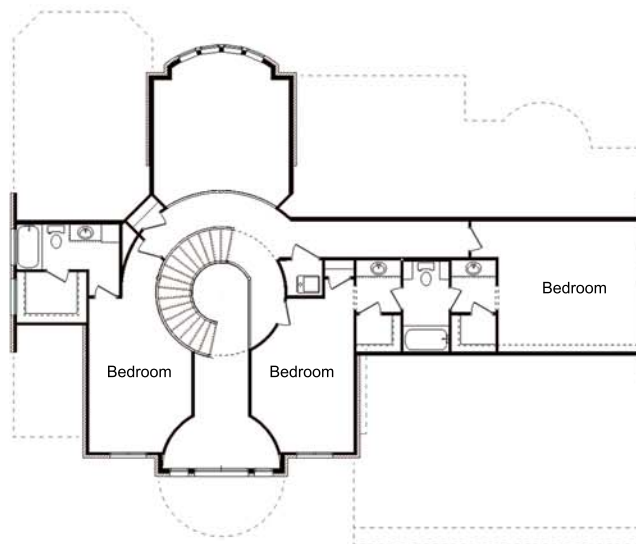

\$ 1,100,000

Main Floor

- Master Bedroom with lake view
- Master Bath with coffee bar
- All wood Den
- Stunning curved staircase
- 2-story Great Room with fireplace
- Kitchen open to Hearth Room
- Breakfast Nook with tall domed ceiling
- Breath-taking Kitchen

Second Floor

- 3 large Bedrooms with Baths
- Curved overlook into Great Room
- Overlook into Hearth Room
- Entry with center dome ceiling

Daylight Lower Level

- Custom Wet Bar
- Large Family Room with fireplace
- Theater Room
- Wine Cellar
- Lots of Entertainment Space

This home boasts of the extras - main floor wet bar with dome ceiling, stunning dining room with custom ceiling detail, soaring ceilings, 3 beautiful fireplaces, open floor plan and too many details to list. With a calming lake view, this home has all of the technological updates - whole home audio, Lutron lighting control, theater room, heated tile floors, and much more!

First Floor

Second Floor

Lower Level