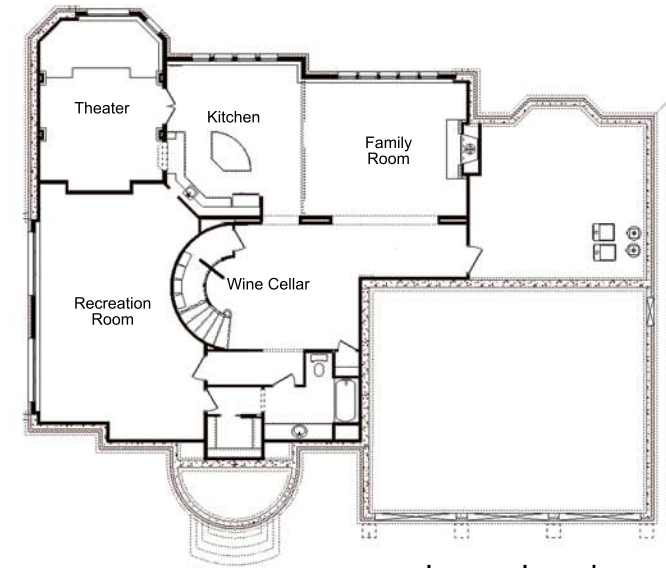

\$ 1,100,000

Main Floor

- Master Bedroom with lake view
- Master Bath with coffee bar
- All wood Den
- Stunning curved staircase
- 2-story Great Room with fireplace
- Kitchen open to Hearth Room
- Breakfast Nook with tall domed ceiling
- Breath-taking Kitchen

Second Floor

- 3 large Bedrooms with Baths
- Curved overlook into Great Room
- Overlook into Hearth Room
- Entry with center dome ceiling

Daylight Lower Level

- Custom Wet Bar
- Large Family Room with fireplace
- Theater Room
- Wine Cellar
- Lots of Entertainment Space

This home boasts of the extras - main floor wet bar with dome ceiling, stunning dining room with custom ceiling detail, soaring ceilings, 3 beautiful fireplaces, open floor plan and too many details to list. With a calming lake view, this home has all of the technological updates - whole home audio, Lutron lighting control, theater room, heated tile floors, and much more!

First Floor

Second Floor

Lower Level