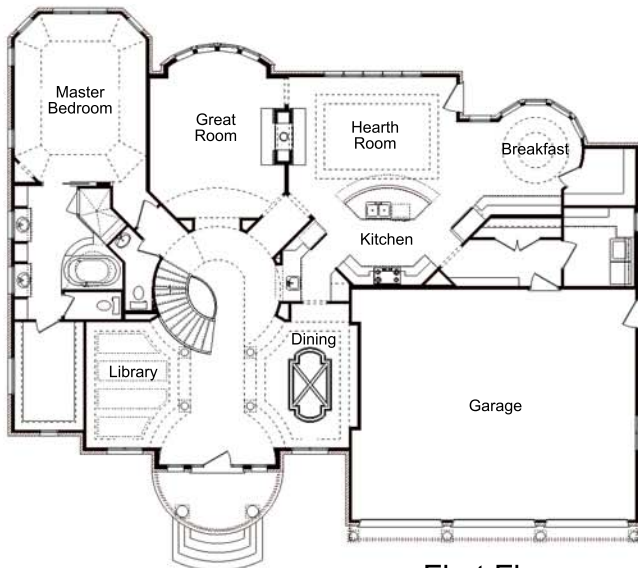

\$ 1,100,000

Main Floor

- Master Bedroom with lake view
- Master Bath with coffee bar
- All wood Den
- Stunning curved staircase
- 2-story Great Room with fireplace
- Kitchen open to Hearth Room
- Breakfast Nook with tall domed ceiling
- Breath-taking Kitchen

Second Floor

- 3 large Bedrooms with Baths
- Curved overlook into Great Room
- Overlook into Hearth Room
- Entry with center dome ceiling

Daylight Lower Level

- Custom Wet Bar
- Large Family Room with fireplace
- Theater Room
- Wine Cellar
- Lots of Entertainment Space

This home boasts of the extras - main floor wet bar with dome ceiling, stunning dining room with custom ceiling detail, soaring ceilings, 3 beautiful fireplaces, open floor plan and too many details to list. With a calming lake view, this home has all of the technological updates - whole home audio, Lutron lighting control, theater room, heated tile floors, and much more!

First Floor

Second Floor

Lower Level