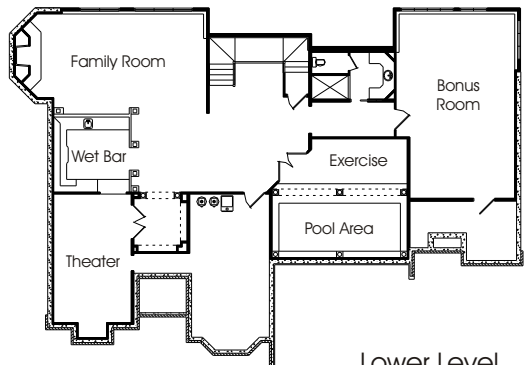

Main Level

- + Master Suite with Tray Ceiling and Custom Faux-Painted Walls Opens into an Exquisite Bath with Stone Shower, Dome Ceiling Custom Cabinetry, Heated Tile Floors, and Large Walk-In Closet with a California Closet System
- + Dining Room with Custom Brick-work on Walls and Ceiling and a Complete Wet bar.
- + Atrium Stairs Lead to a Brazillian Hardwood Deck and Finished Lower Level
- + Kitchen/Breakfast/Hearth that Boasts of Custom Beam Ceilings, Beautiful Cabinetry, Outstanding Lighting, Large Fireplace, and Many Windows

Second Floor

- + 3 Large Bedrooms
- + Bedrooms 2 and 3 with a Jack & Jill Bath and Walk-In Closets with California Closet Systems
- + Bedroom 4 with a Full Bath and Walk-In Closet with California Closet System
- + Loft and Built-In Study Area

Lower Level

- + Daylight Windows Line this Unbelievable Lower Level
- + Outstanding Custom Bar with Copper Ceiling, Tile, & Sink
- + Pass-Through from Bar into the Perfectly Sized Theater
- + Exercise Room of Your Dreams with a Pool that is Designed so that you can Swim, Walk, or Run Against the Current
- + Complete your Work-Out with a Relaxing Dip in the Hot Tub
- + Family Room with Stone Fireplace, Game Area, and Extra Flex Space

Second Floor

Lower Level

The “Bellaire”