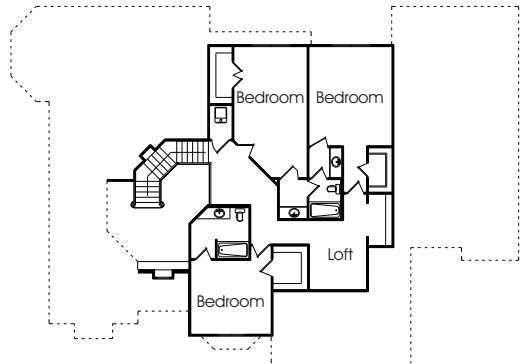

Main Level

- + Master Suite with Tray Ceiling and Custom Faux-Painted Walls Opens into an Exquisite Bath with Stone Shower, Dome Ceiling Custom Cabinetry, Heated Tile Floors, and Large Walk-In Closet with a California Closet System
- + Dining Room with Custom Brick-work on Walls and Ceiling and a Complete Wet bar.
- + Atrium Stairs Lead to a Brazillian Hardwood Deck and Finished Lower Level
- + Kitchen/Breakfast/Hearth that Boasts of Custom Beam Ceilings, Beautiful Cabinetry, Outstanding Lighting, Large Fireplace, and Many Windows

Second Floor

- + 3 Large Bedrooms
- + Bedrooms 2 and 3 with a Jack & Jill Bath and Walk-In Closets with California Closet Systems
- + Bedroom 4 with a Full Bath and Walk-In Closet with California Closet System
- + Loft and Built-In Study Area

Lower Level

- + Daylight Windows Line this Unbelievable Lower Level
- + Outstanding Custom Bar with Copper Ceiling, Tile, & Sink
- + Pass-Through from Bar into the Perfectly Sized Theater
- + Exercise Room of Your Dreams with a Pool that is Designed so that you can Swim, Walk, or Run Against the Current
- + Complete your Work-Out with a Relaxing Dip in the Hot Tub
- + Family Room with Stone Fireplace, Game Area, and Extra Flex Space

Second Floor

Lower Level

The “Bellaire”