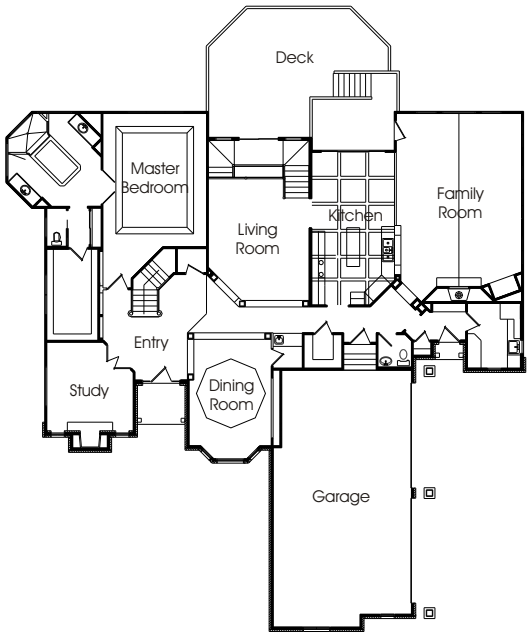

First Floor

Beautiful 2-Story Home with Outstanding Finished Daylight Basement. 4-Car Garage with Brick and Stone Exterior. Open Floor Plan with Custom Details Throughout. Hand-Built Doors and Woodwork. Custom-Built Front Entry Door. 3 Fireplaces with Individual Designs. Magnificent Beamed Ceiling, Brick Ceiling, and Dome Ceiling Treatments.

Main Level

- + Master Suite with Tray Ceiling and Custom Faux-Painted Walls Opens into an Exquisite Bath with Stone Shower, Dome Ceiling Custom Cabinetry, Heated Tile Floors, and Large Walk-In Closet with a California Closet System
- + Dining Room with Custom Brick-work on Walls and Ceiling and a Complete Wet bar.
- + Atrium Stairs Lead to a Brazillian Hardwood Deck and Finished Lower Level
- + Kitchen/Breakfast/Hearth that Boasts of Custom Beam Ceilings, Beautiful Cabinetry, Outstanding Lighting, Large Fireplace, and Many Windows

Lower Level

- + Daylight Windows Line this Unbelievable Lower Level
- + Outstanding Custom Bar with Copper Ceiling, Tile, & Sink
- + Pass-Through from Bar into the Perfectly Sized Theater
- + Exercise Room of Your Dreams with a Pool that is Designed so that you can Swim, Walk, or Run Against the Current
- + Complete your Work-Out with a Relaxing Dip in the Hot Tub
- + Family Room with Stone Fireplace, Game Area, and Extra Flex Space

Second Floor

Lower Level

The “Bellaire”